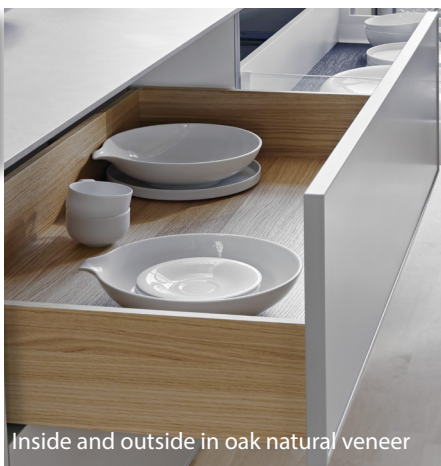

Veneer Birch natural Veneer Oak natural Veneer Walnut natural

Premium white Dakar Grey Anthracite Linen

Veneer Oak Sepia Veneer Yaya Black Onyx Grey

Soft Black

Matching accessories:

Cutlery trays:

- Anthracite
- Translucent white
- Real wood FineLine
- Orgalux

Inside and outside in oak natural veneer

Legrabox

Legrabox in Orion grey

Legrabox in Orion grey

Available in:

Silky white

Orion grey

Carbone black matt